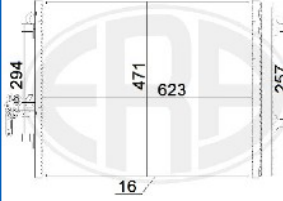

ERA
Condensatori
Condenser

ERA Code	Subgroup	OE / Comparable code	Used on vehicles
667203	CONDENSER, AIR CONDITIONING	FORD 1405365, 1710860, 6G91 19710 CB, 6G91 19710 CC LAND ROVER LR0 00566, LR0 23921	FORD GALAXY, MONDEO LAND ROVER DISCOVERY SPORT, FREELANDER 2, RANGE ROVER EVOQUE