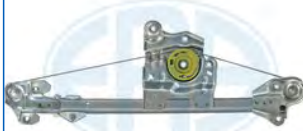

ERA Code	Subgroup	OE / Comparable code	Used on vehicles
490277	WINDOW LIFT	GENERAL MOTORS 13 100 423 MAGNETI MARELLI 350103757000 OPEL 01 40 308, 1 40 308 VALEO 850770	OPEL ASTRA