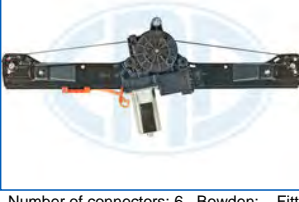

Number of connectors: 6, Bowden: , Fitting Position: Front, Left, Number of Doors: 2, 4, Operating Mode: Electric, With Comfort Function:

490138	WINDOW LIFT	FIAT 51723317, 51899290 MAGNETI MARELLI 350103104200 VALEO 850745	FIAT GRANDE PUNTO, LINEA