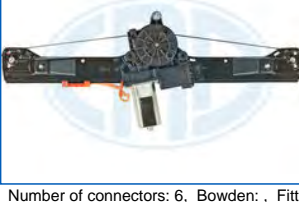

Number of connectors: 6, Bowden: , Fitting Position: Front, Right, Number of Doors: 2, 4, Operating Mode: Electric, With Comfort Function:

490137	WINDOW LIFT	FIAT 51723318, 51899291 MAGNETI MARELLI 350103645000	ABARTH GRANDE PUNTO FIAT GRANDE PUNTO, LINEA