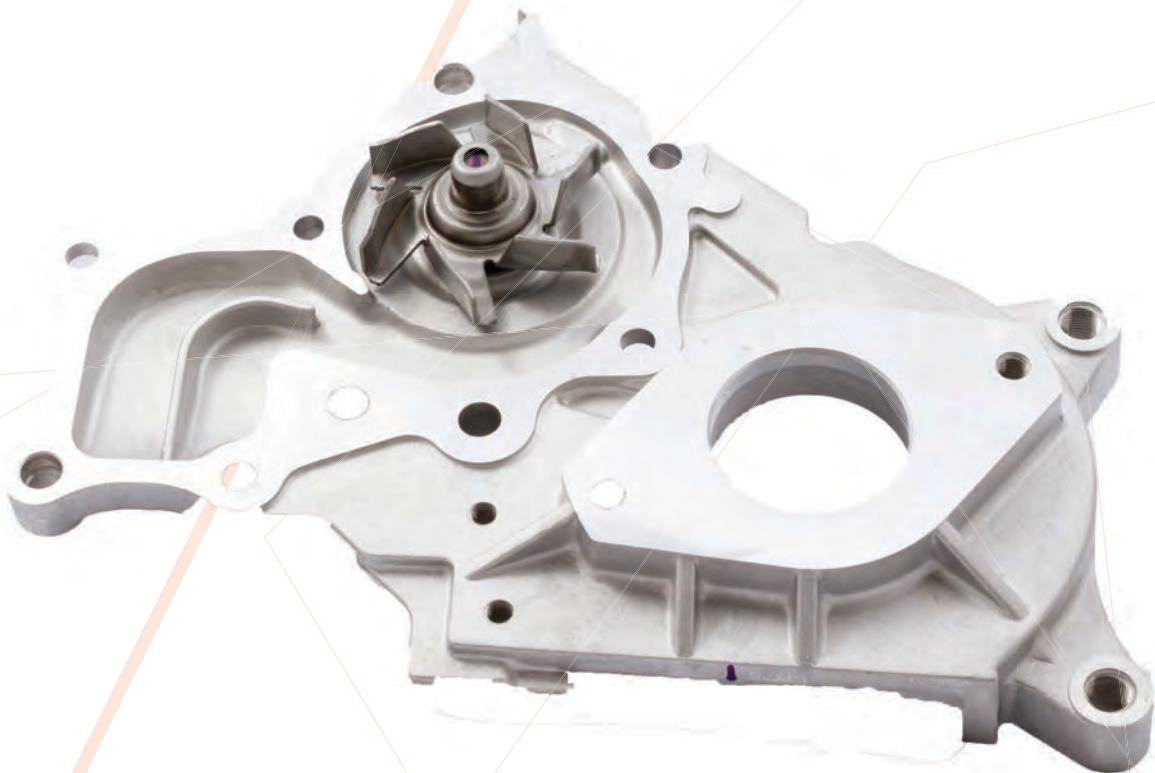

NIPPARTS®
moved by mechanics

IMPIANTO RAFFREDDAMENTO

COOLING SYSTEM

www.eraspares.com
era@eraspares.it

Applicazioni veicolari - Vehicles applications

ACURA		159 Sportwagon (939_)		CAPTIVA (C100, C140)	
INTEGRA Coupe		1.8 MPI	N1510914	2.0 D	N1510913
1.5	J1545000	1.9 JTDM 8V	N1518026	2.0 D 4WD	N1510913
1.6	J1514019	166 (936_)		2.2 D	N1510914
1.6	J1545000	2.4 JTD	N1518026	2.2 D 4WD	N1510914
1.6 i	J1514019	ASIA MOTORS			
1.6 i	J1545000	HI-TOPIC (AM715)		2.4	N1510907
INTEGRA Hatchback		2.7 15 STD	J1543002	2.4	N1510922
1.5	J1545000	2.7 D Rear Wheel Drive	J1543002	2.4 4WD	J1510907
1.6	J1514019	ROCSTA Closed Off-Road Vehicle (AM102)		2.4 LPG	J1510907
1.6	J1545000	2.2 D AWD	J1513008	2.4 LPG 4WD	J1510907
1.6 i	J1514019	2.2 D AWD	J1543002	CRUZE (J300)	
1.6 i	J1545000	ROCSTA Open Off-Road Vehicle (AM102)		1.4	N1510914
INTEGRA Saloon		1.8 i 4x4	J1543002	1.4	N1510920
1.5	J1545000	2.2 D	J1513008	1.6	N1510914
1.6	J1514019	2.2 D	J1543002	1.7 D	N1510918
1.6	J1545000	2.2 D 4x4	J1513008	1.7 TD	N1510918
1.6 i	J1514019	2.2 D 4x4	J1543002	1.8	N1510914
1.6 i	J1545000	2.2 DLX 4x4	J1513008	1.8 LPG	N1510914
LEGEND		2.2 DLX 4x4	J1543002	2.0 CDI	N1510913
2.0	J1545000	BMW			
2.5	J1545000	1 Sports Hatch (F20)		CRUZE Hatchback (J305)	
2.7	J1545000	120 d xDrive	N1510552	1.4	N1510914
LEGEND Coupe		CHERY			
2.7	J1545000	TIGGO		1.4	N1510920
LEGEND II		2.0	J1545001	1.6	N1510914
3.2	J1545000	2.4 All-wheel Drive	J1545001	1.7 TD	N1510918
LEGEND II Coupe		CHEVROLET			
3.2	J1545000	AVEO / KALOS Hatchback (T200)		1.8	N1510914
MDX (YD_)		1.2	J1510909	1.8 LPG	N1510914
3.5 iVtec AWD	J1542002	1.4	J1510900	2.0 TD	N1510913
MDX (YD1)		1.4 16V	J1510906	EPICA (KL1_)	
3.5 All-wheel Drive	J1542002	1.5	J1510906	2.0	J1510907
3.5 All-wheel Drive	N1514048	AVEO / KALOS Saloon (T200)		2.0 D	N1510913
RSX Coupe (DC_)		1.4	J1510906	2.5	J1510907
2.0 Sport	J1542002	1.4	N1510914	EVANDA	
TSX (CU_)		1.5	N1510914	2.0	J1510907
2.4	J1542002	AVEO Hatchback (T300)		KALOS Hatchback (T250, T255)	
ALFA ROMEO		1.2	N1510914	1.2	J1510909
145 (930_)		1.2	N1510917	1.2	N1510914
1.9 JTD	N1518026	1.2	N1510920	1.2	N1510917
146 (930_)		1.2 LPG	N1510917	1.2 LPG	J1510909
1.9 JTD	N1518026	1.2 LPG	N1510920	1.2 LPG	N1510914
147 (937_)		1.3 D	N1518019	1.2 LPG	N1510917
1.9 JTD	N1518026	1.4	N1510917	1.4	J1510906
1.9 JTDM	N1518026	1.4	N1510920	1.4	N1510914
156 (932_)		1.4 Turbo	N1510920	1.4	N1510917
1.9 JTD	N1518026	1.6	N1510914	1.5	J1510906
2.4 JTD	N1518026	AVEO Saloon (T300)		KALOS Saloon (T250, T255)	
156 Sportwagon (932_)		1.2	N1510917	1.2	J1510900
1.9 JTD	N1518026	1.2	N1510920	1.2	J1510909
2.4 JTD	N1518026	1.2 LPG	N1510917	1.2	N1510917
159 (939_)		1.2 LPG	N1510920	1.2 LPG	J1510909
1.8 MPI	N1510914	1.3 D	N1518019	1.2 LPG	N1510917
1.9 JTDM 8V	N1518026	1.4	N1510917	1.4	J1510900
		1.4	N1510920	1.4	J1510906
		1.6	N1510914	1.4	N1510914
				1.4	N1510917
				1.5	J1510906
				LACETTI (J200)	
				1.4 16V	J1510906
				1.6	J1510906
				1.8	J1510907
				1.8	N1510916
				2.0 D	N1510913