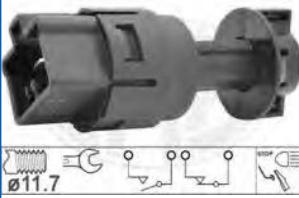

Number of connectors: 4, Operating Mode: Mechanical, Technical Information Number: circuit N.C., circuit N.O.