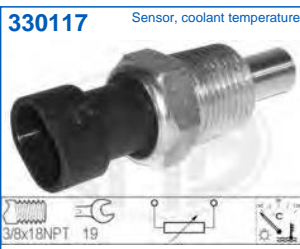

Connecting thread: M12 x 1,5, Number of connectors: 2